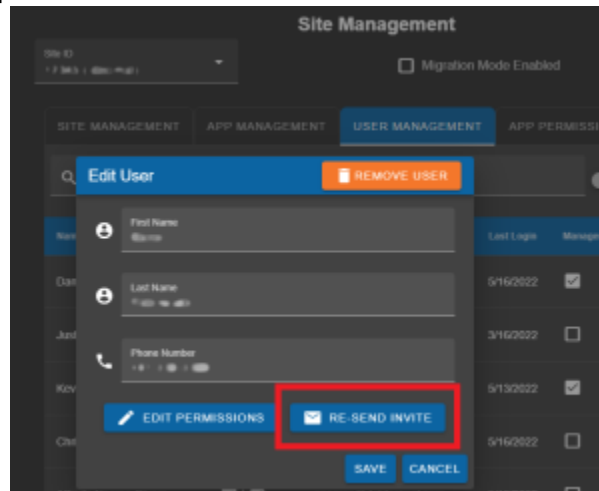

## What's New

- Site Management (Non-Legacy Accounts Only):
  - Managers can re-send account notification emails to invited users if the original email notification is lost or expired

Fig. 1: Resend Invite